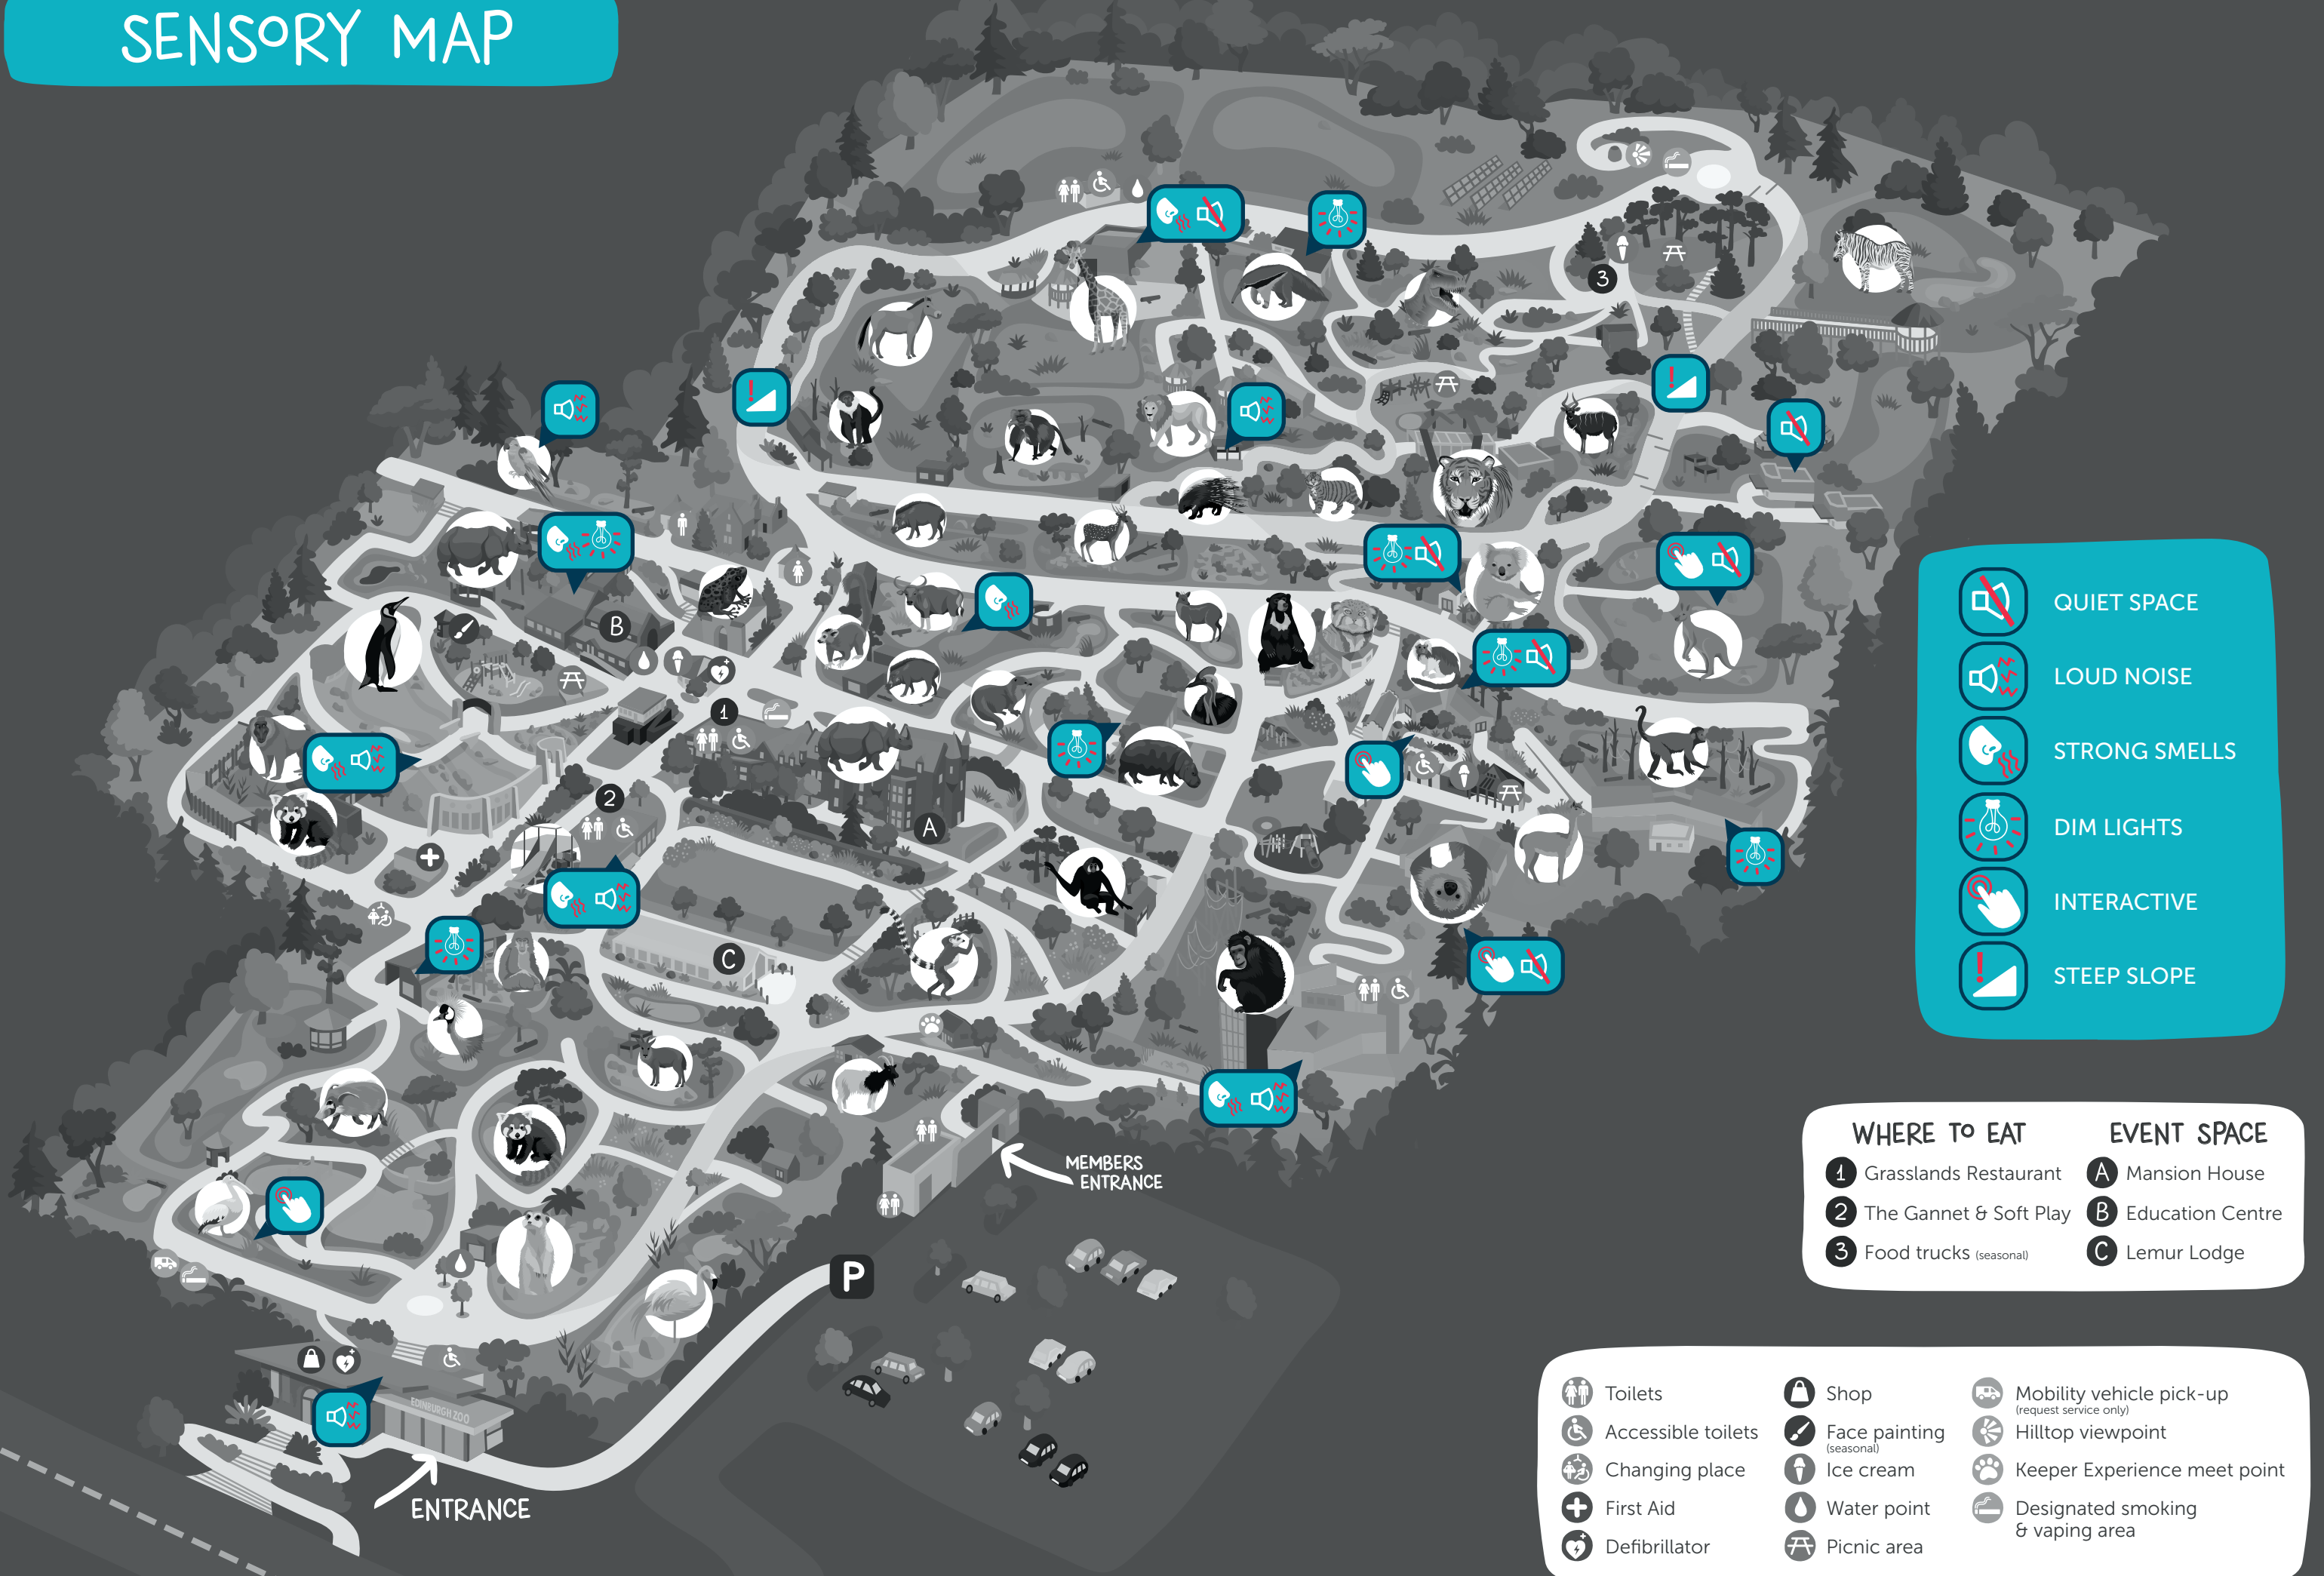

SENSORY MAP

-  QUIET SPACE
-  LOUD NOISE
-  STRONG SMELLS
-  DIM LIGHTS
-  INTERACTIVE
-  STEEP SLOPE

WHERE TO EAT	EVENT SPACE
1 Grasslands Restaurant	A Mansion House
2 The Gannet & Soft Play	B Education Centre
3 Food trucks (seasonal)	C Lemur Lodge

 Toilets	 Shop	 Mobility vehicle pick-up (request service only)
 Accessible toilets	 Face painting (seasonal)	 Hilltop viewpoint
 Changing place	 Ice cream	 Keeper Experience meet point
 First Aid	 Water point	 Designated smoking & vaping area
 Defibrillator	 Picnic area	