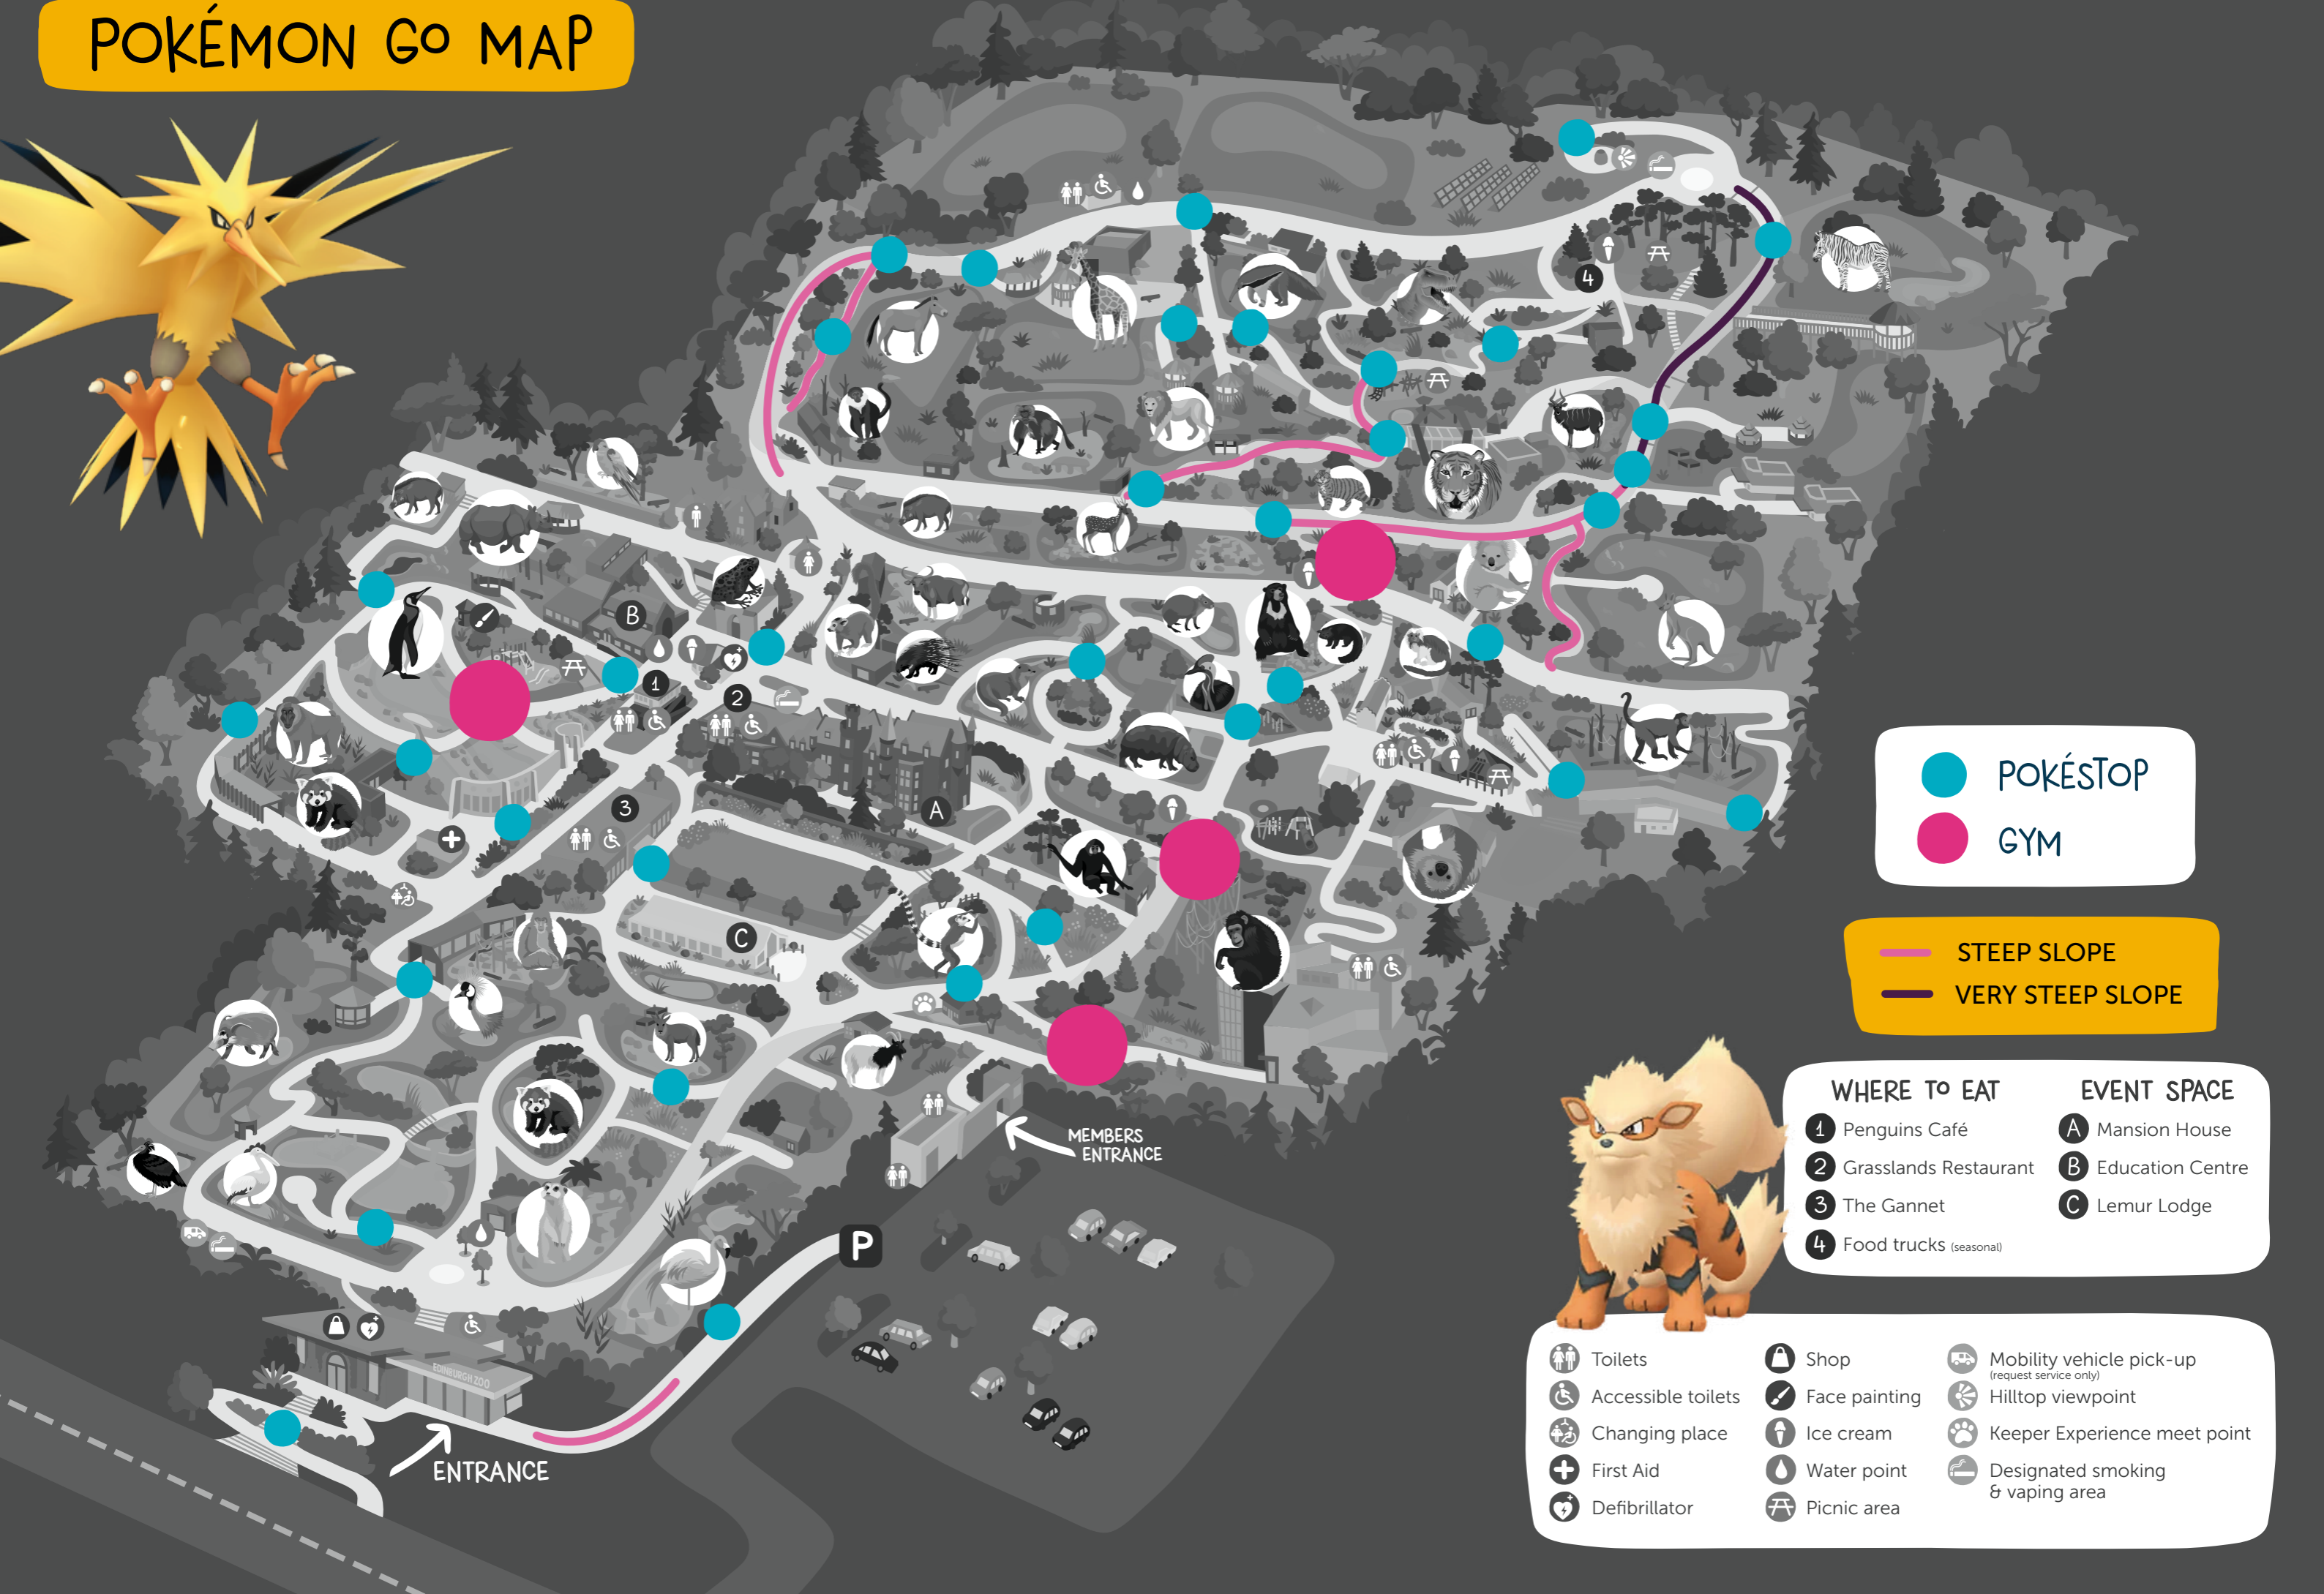

POKÉMON GO MAP

-  POKÉSTOP
-  GYM

-  STEEP SLOPE
-  VERY STEEP SLOPE

WHERE TO EAT	EVENT SPACE
 Penguins Café	 Mansion House
 Grasslands Restaurant	 Education Centre
 The Gannet	 Lemur Lodge
 Food trucks (seasonal)	

 Toilets	 Shop	 Mobility vehicle pick-up (request service only)
 Accessible toilets	 Face painting	 Hilltop viewpoint
 Changing place	 Ice cream	 Keeper Experience meet point
 First Aid	 Water point	 Designated smoking & vaping area
 Defibrillator	 Picnic area	