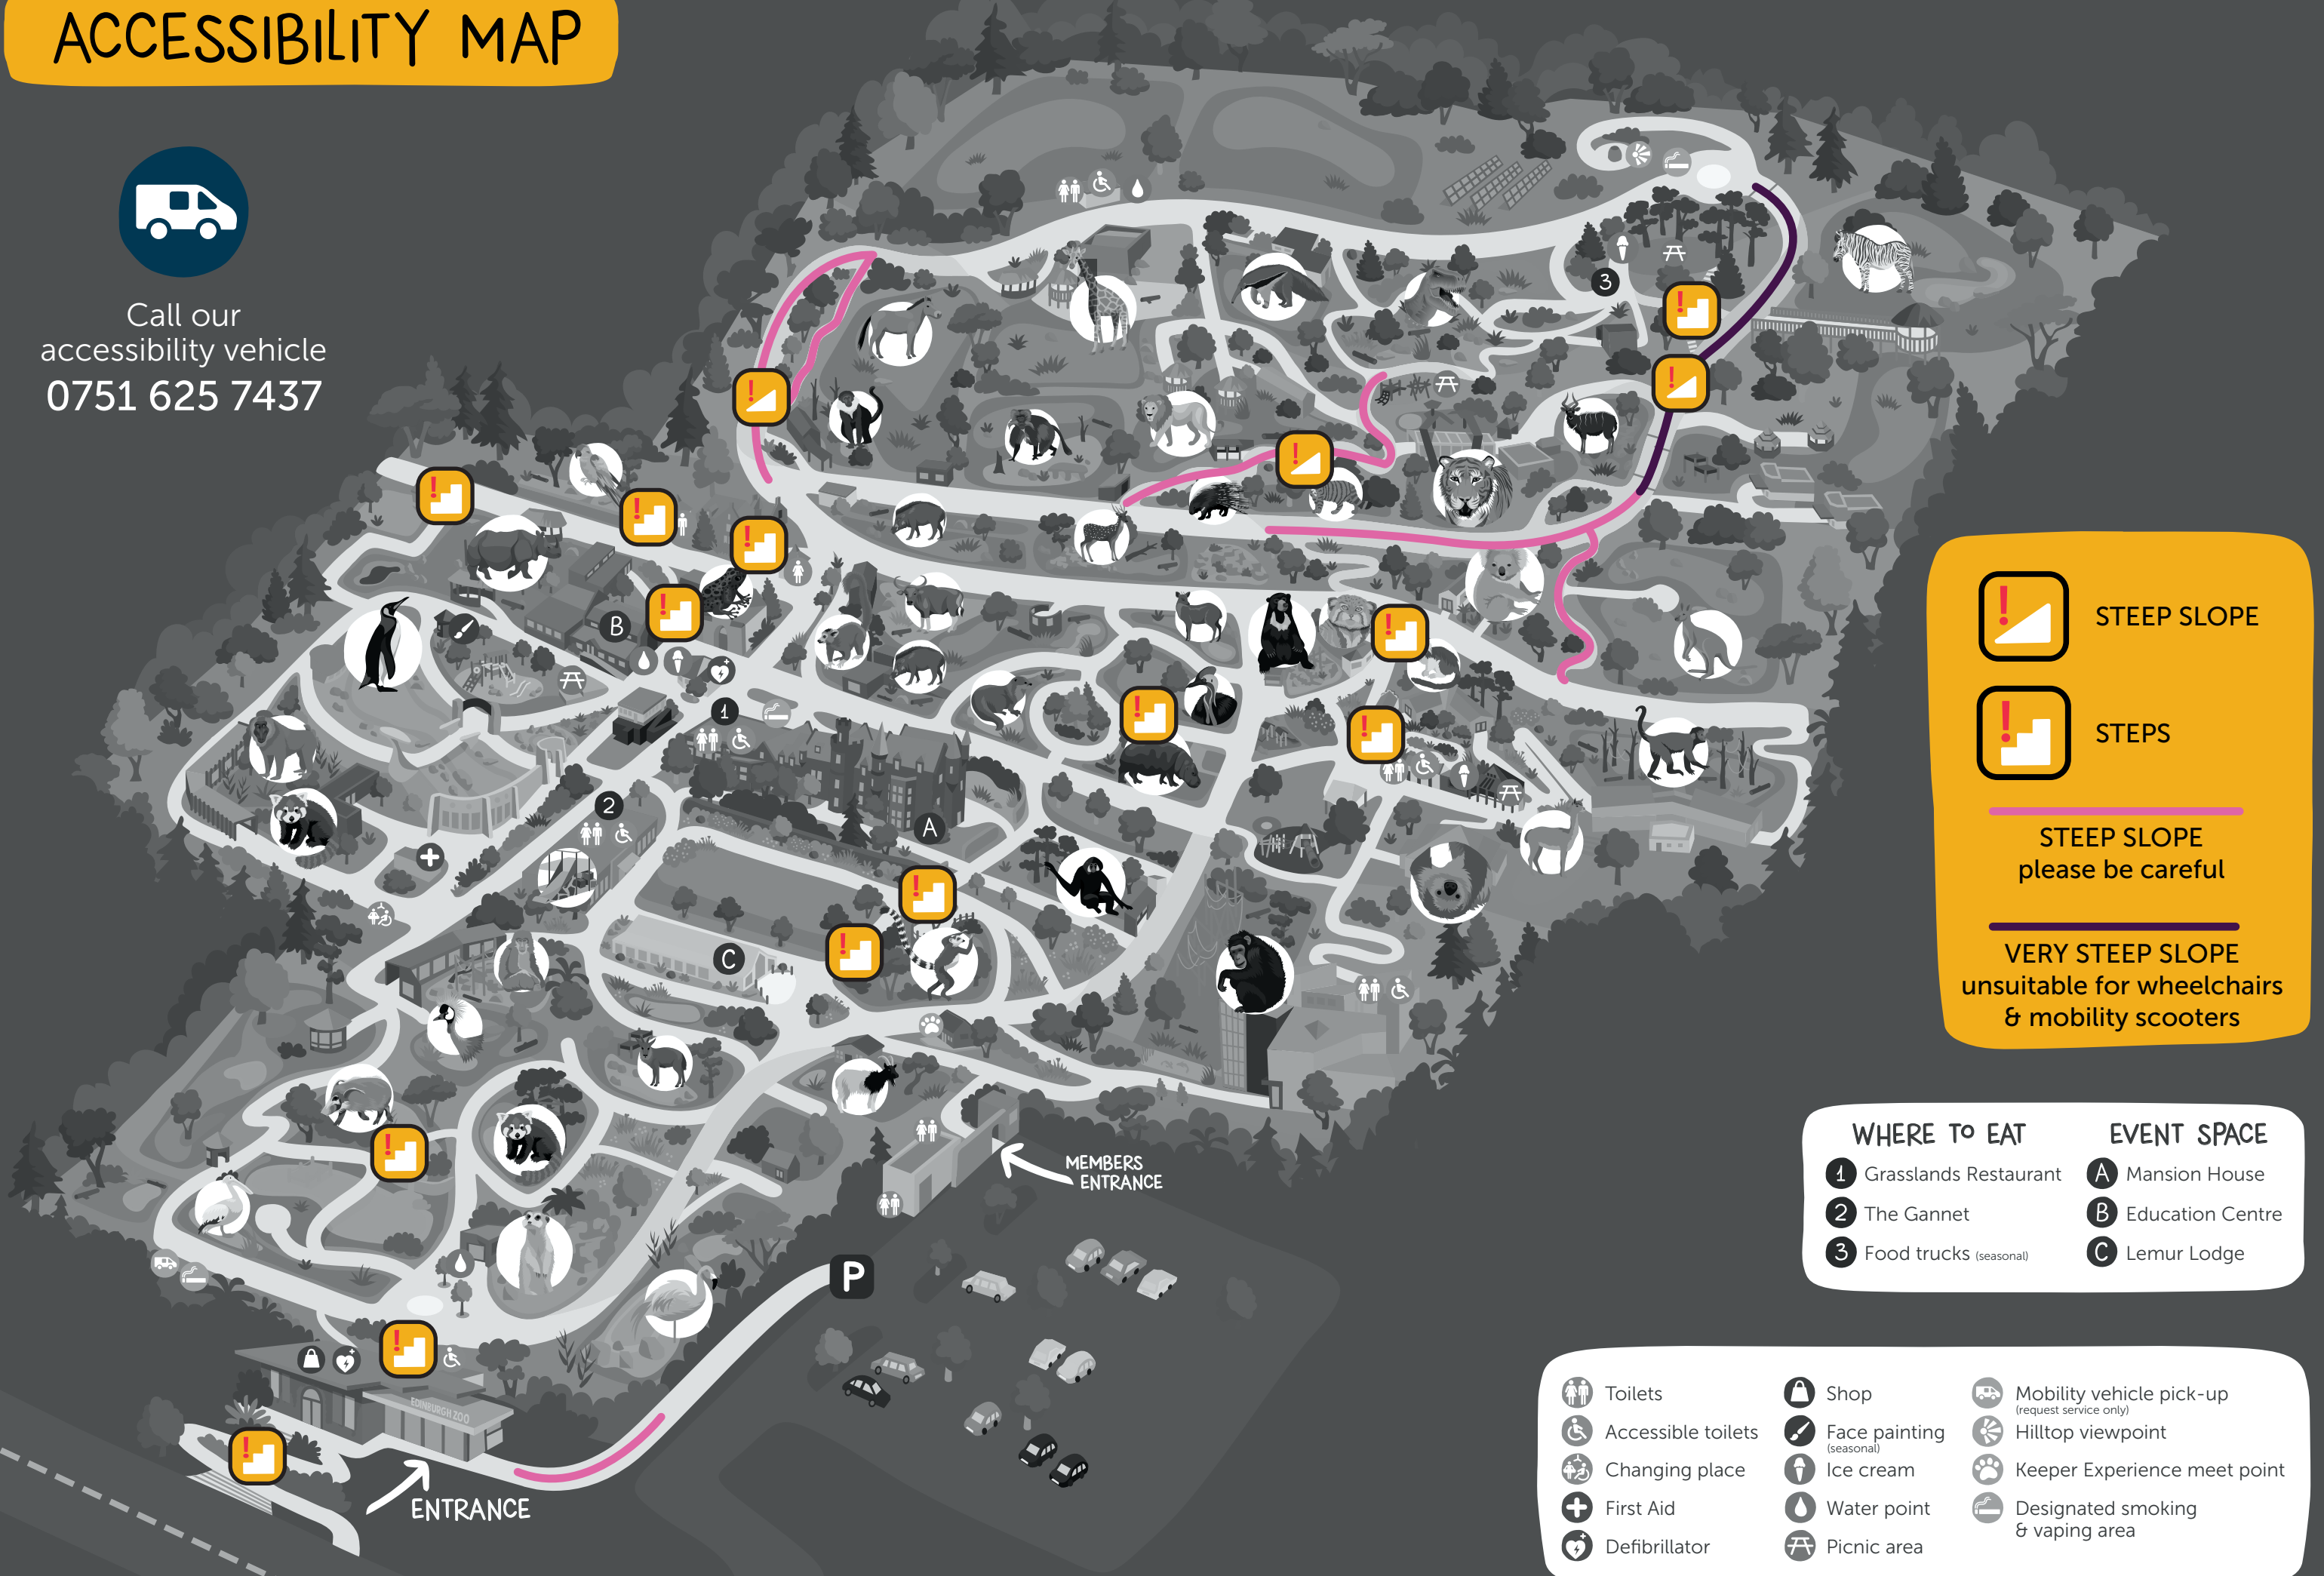

ACCESSIBILITY MAP

Call our
accessibility vehicle
0751 625 7437

- STEEP SLOPE
- STEPS

STEEP SLOPE
please be careful

VERY STEEP SLOPE
unsuitable for wheelchairs
& mobility scooters

WHERE TO EAT	EVENT SPACE
Grasslands Restaurant	Mansion House
The Gannet	Education Centre
Food trucks (seasonal)	Lemur Lodge

Toilets	Shop	Mobility vehicle pick-up (request service only)
Accessible toilets	Face painting (seasonal)	Hilltop viewpoint
Changing place	Ice cream	Keeper Experience meet point
First Aid	Water point	Designated smoking & vaping area
Defibrillator	Picnic area