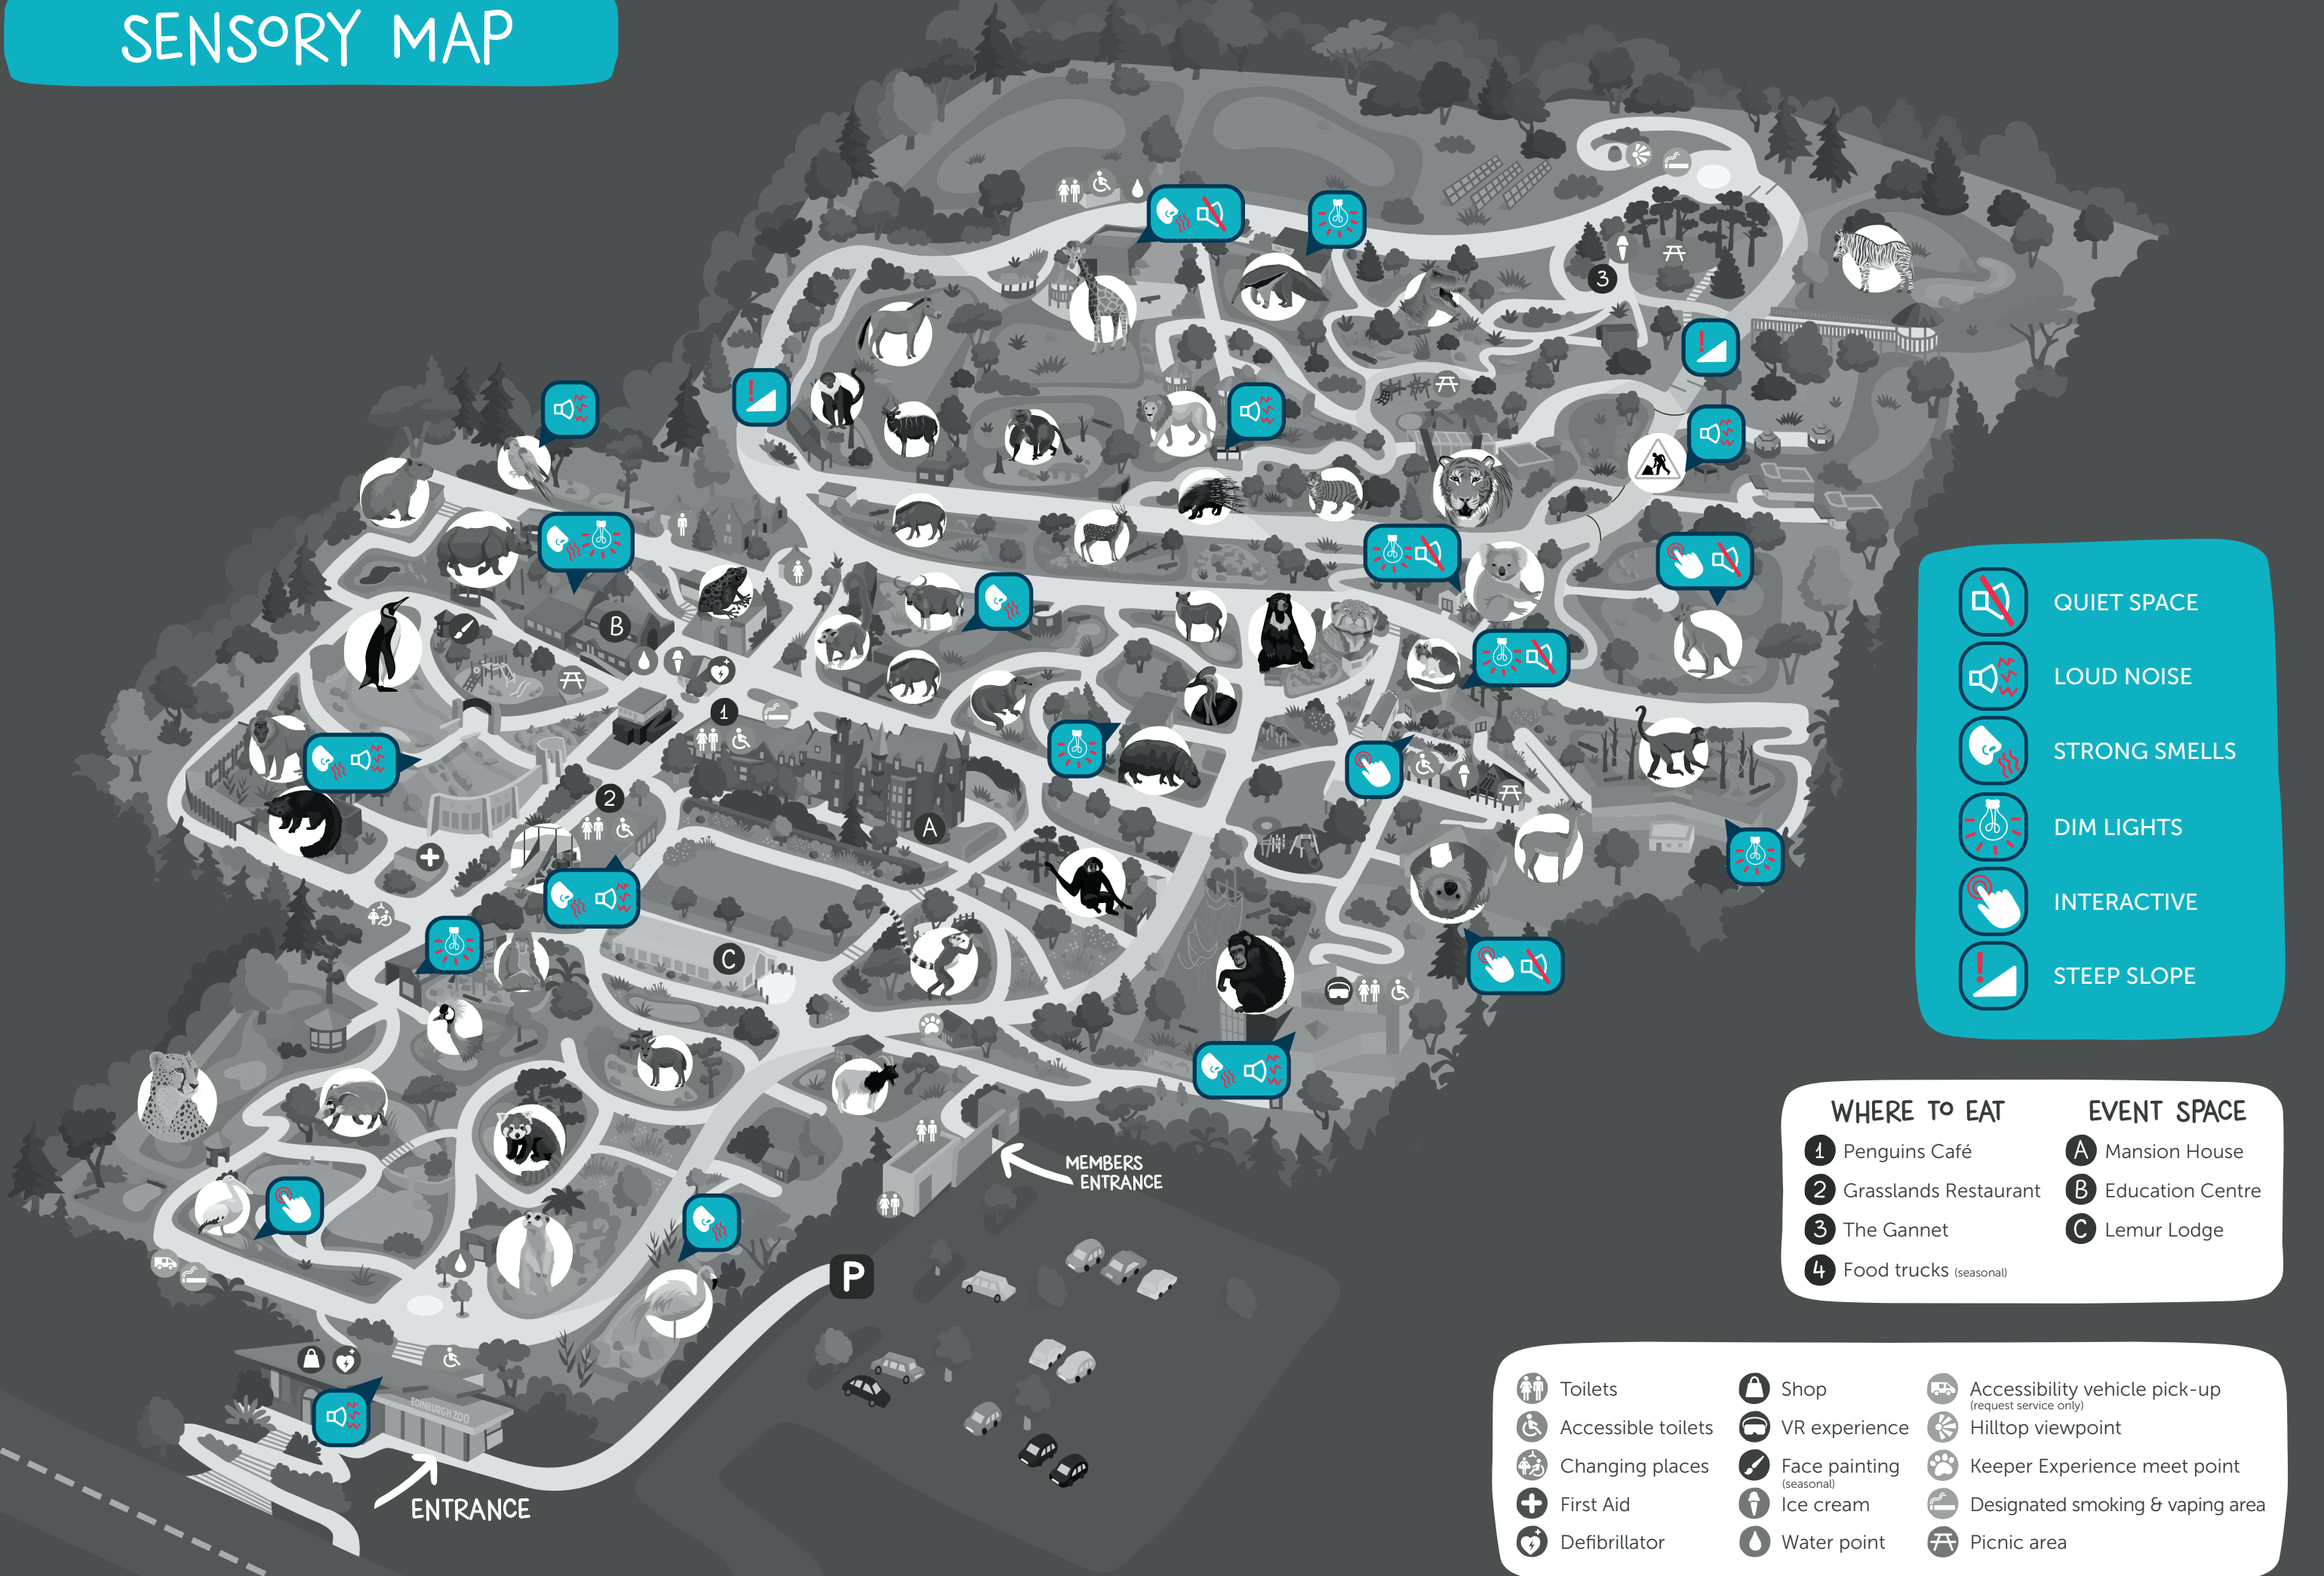

SENSORY MAP

- QUIET SPACE
- LOUD NOISE
- STRONG SMELLS
- DIM LIGHTS
- INTERACTIVE
- STEEP SLOPE

WHERE TO EAT	EVENT SPACE
1 Penguins Café	A Mansion House
2 Grasslands Restaurant	B Education Centre
3 The Gannet	C Lemur Lodge
4 Food trucks (seasonal)	

Toilets	Shop	Accessibility vehicle pick-up (request service only)
Accessible toilets	VR experience	Hilltop viewpoint
Changing places	Face painting (seasonal)	Keeper Experience meet point
First Aid	Ice cream	Designated smoking & vaping area
Defibrillator	Water point	Picnic area