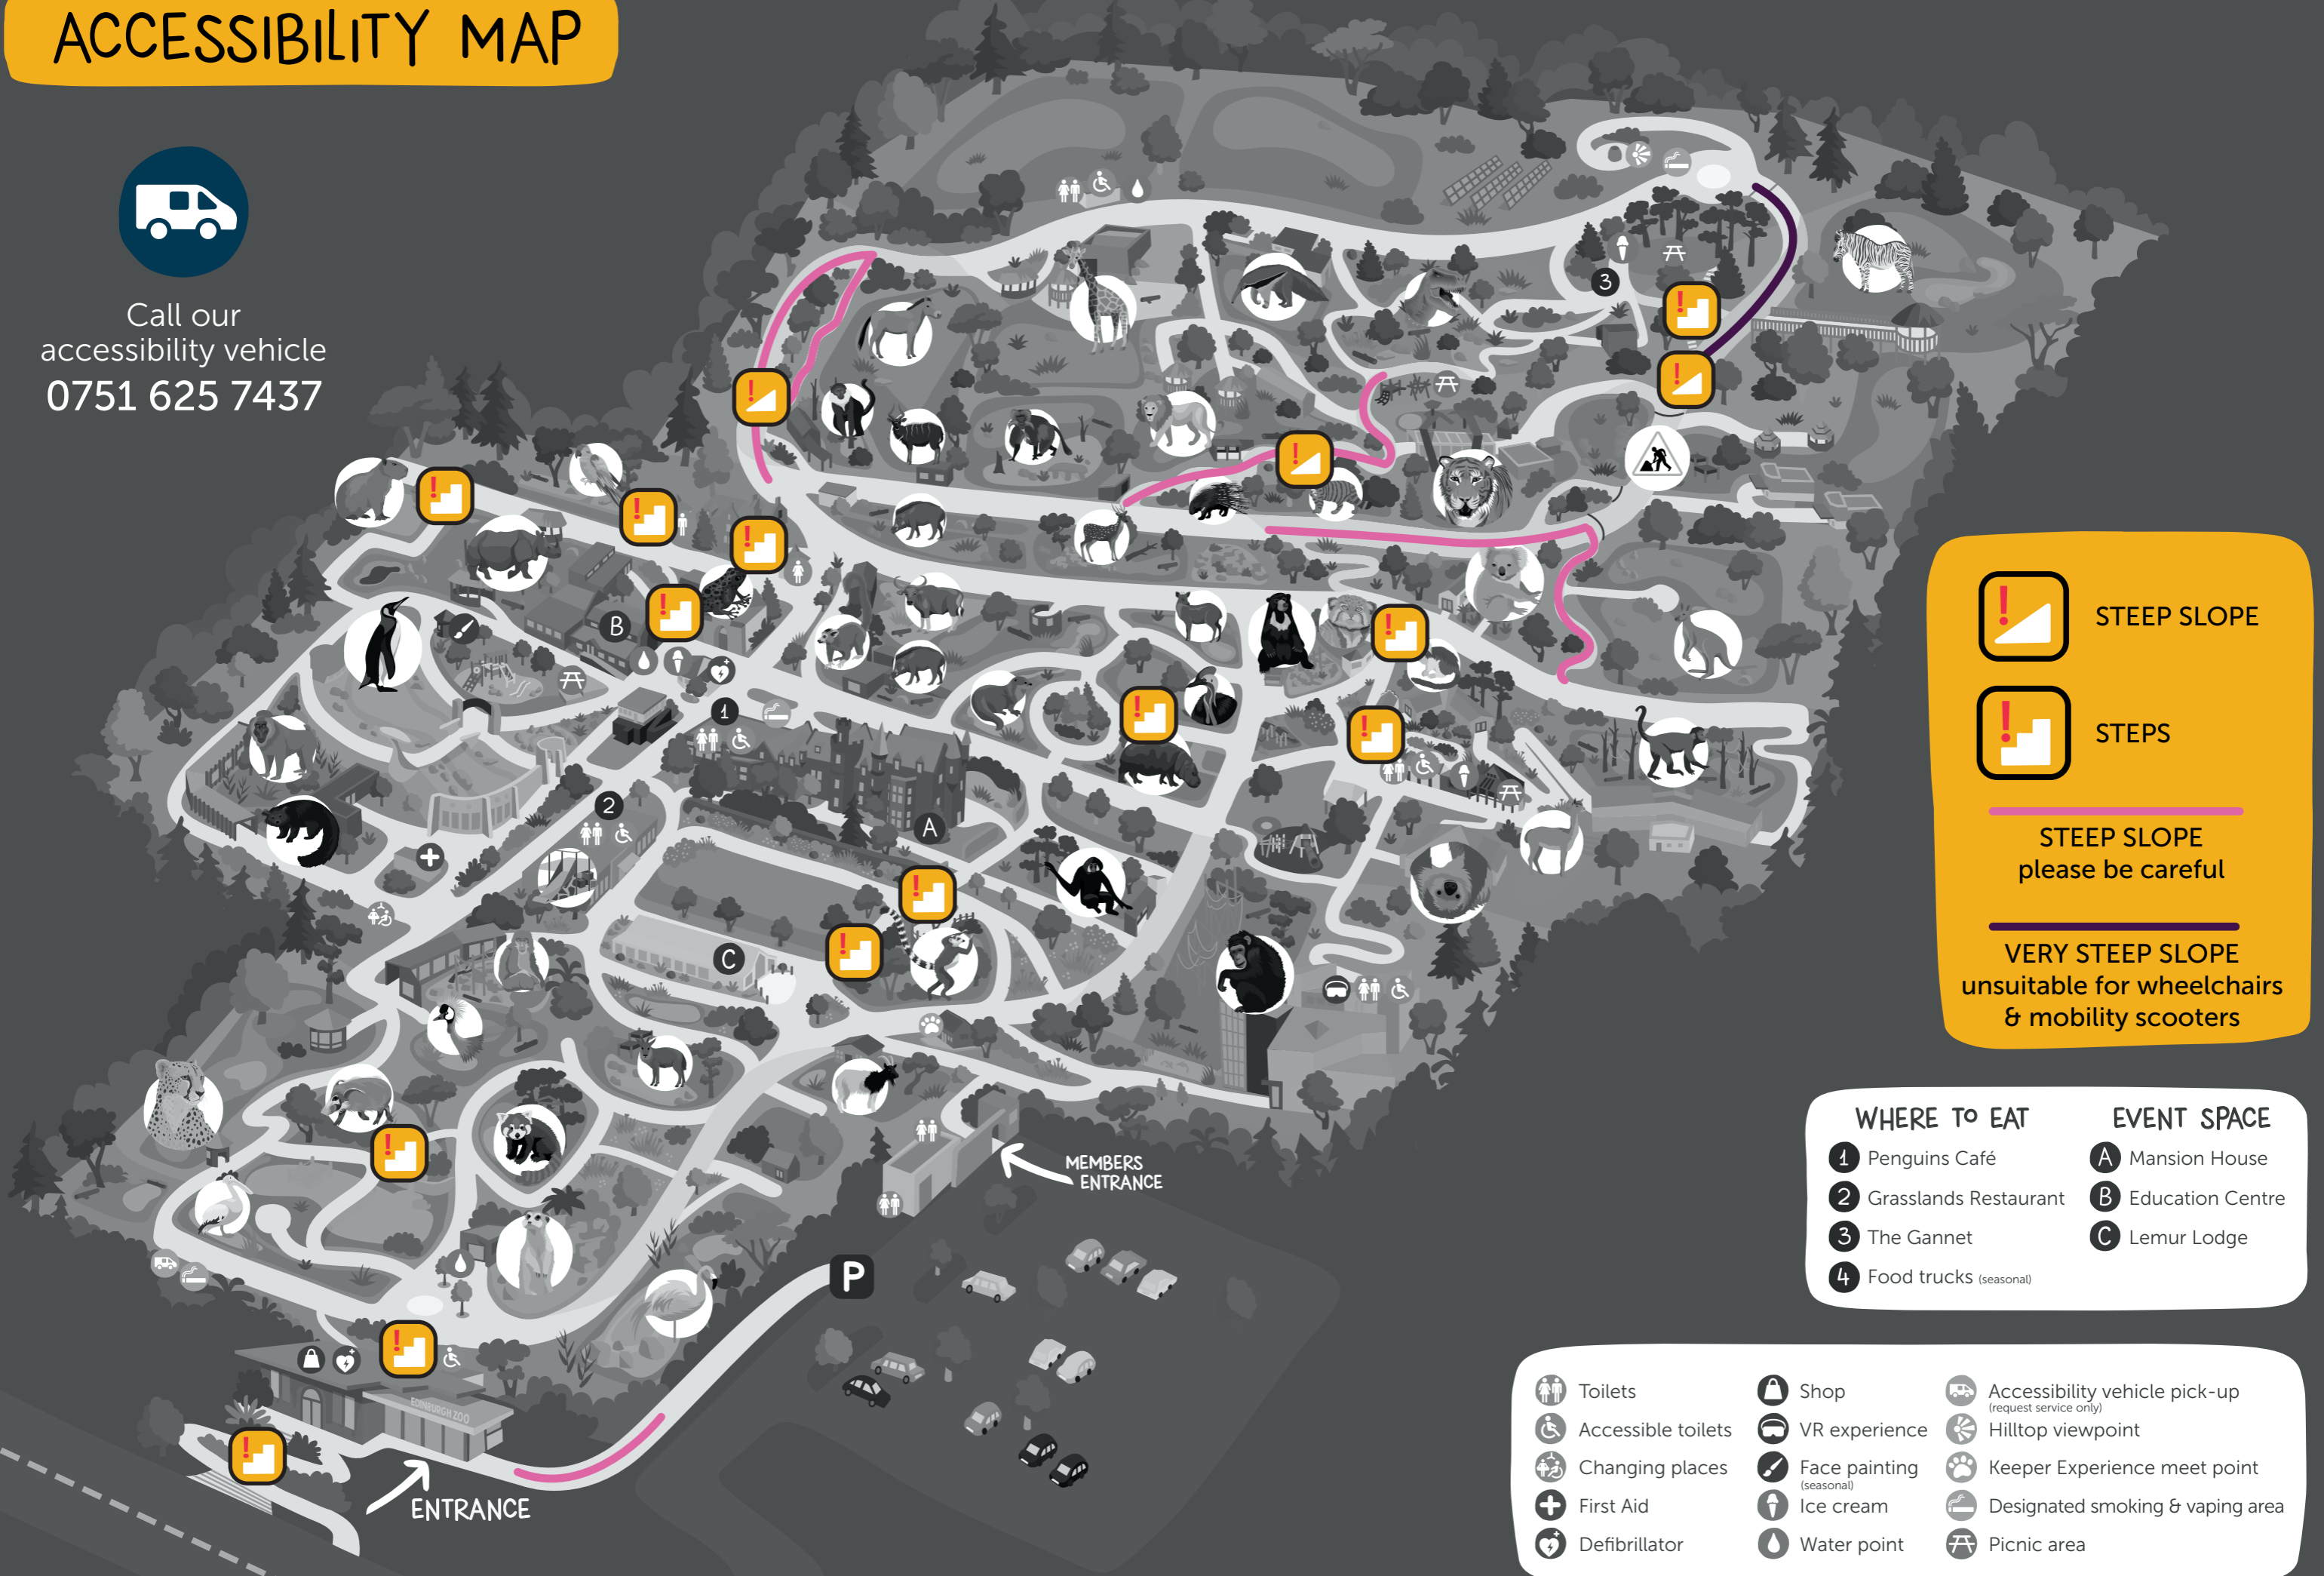

ACCESSIBILITY MAP

Call our
accessibility vehicle
0751 625 7437

STEEP SLOPE
please be careful

VERY STEEP SLOPE
unsuitable for wheelchairs
& mobility scooters

WHERE TO EAT

- 1 Penguins Café
- 2 Grasslands Restaurant
- 3 The Gannet
- 4 Food trucks (seasonal)

EVENT SPACE

- A Mansion House
- B Education Centre
- C Lemur Lodge

- | | | |
|--------------------|--|--|
| Toilets | Shop | Accessibility vehicle pick-up
<small>(request service only)</small> |
| Accessible toilets | VR experience | Hilltop viewpoint |
| Changing places | Face painting
<small>(seasonal)</small> | Keeper Experience meet point |
| First Aid | Ice cream | Designated smoking & vaping area |
| Defibrillator | Water point | Picnic area |