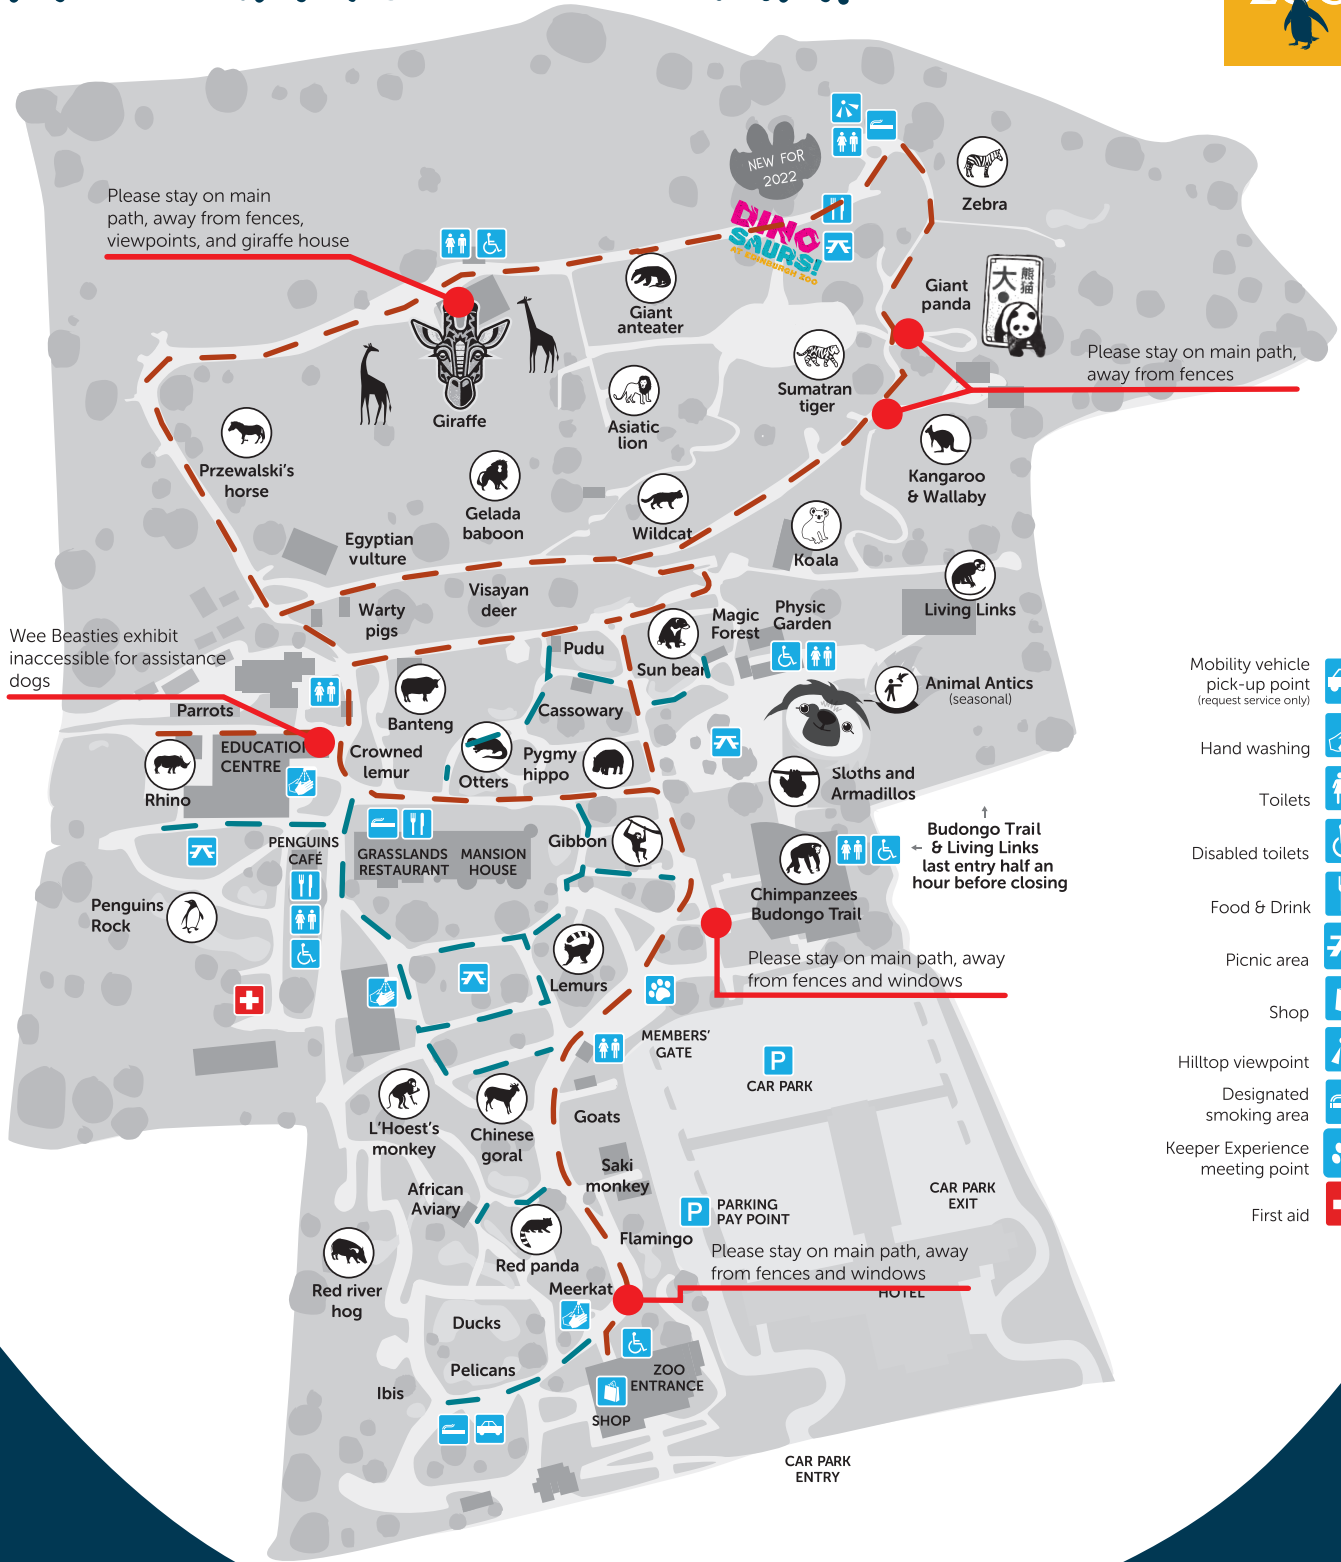

ASSISTANCE DOG MAP

- Recommended walking route
- Additional paths where fully trained dogs allowed

Dogs in training are NOT permitted to enter the park.
 Dogs entering the park must have full up-to-date vaccinations.
 Please do not approach windows or enter animal houses or walkthroughs with assistance dogs.
 Please do not cross walkways over animal enclosures with an assistance dog.
 Please monitor the animal's behavior and if any of our animals react to your dog, move away.