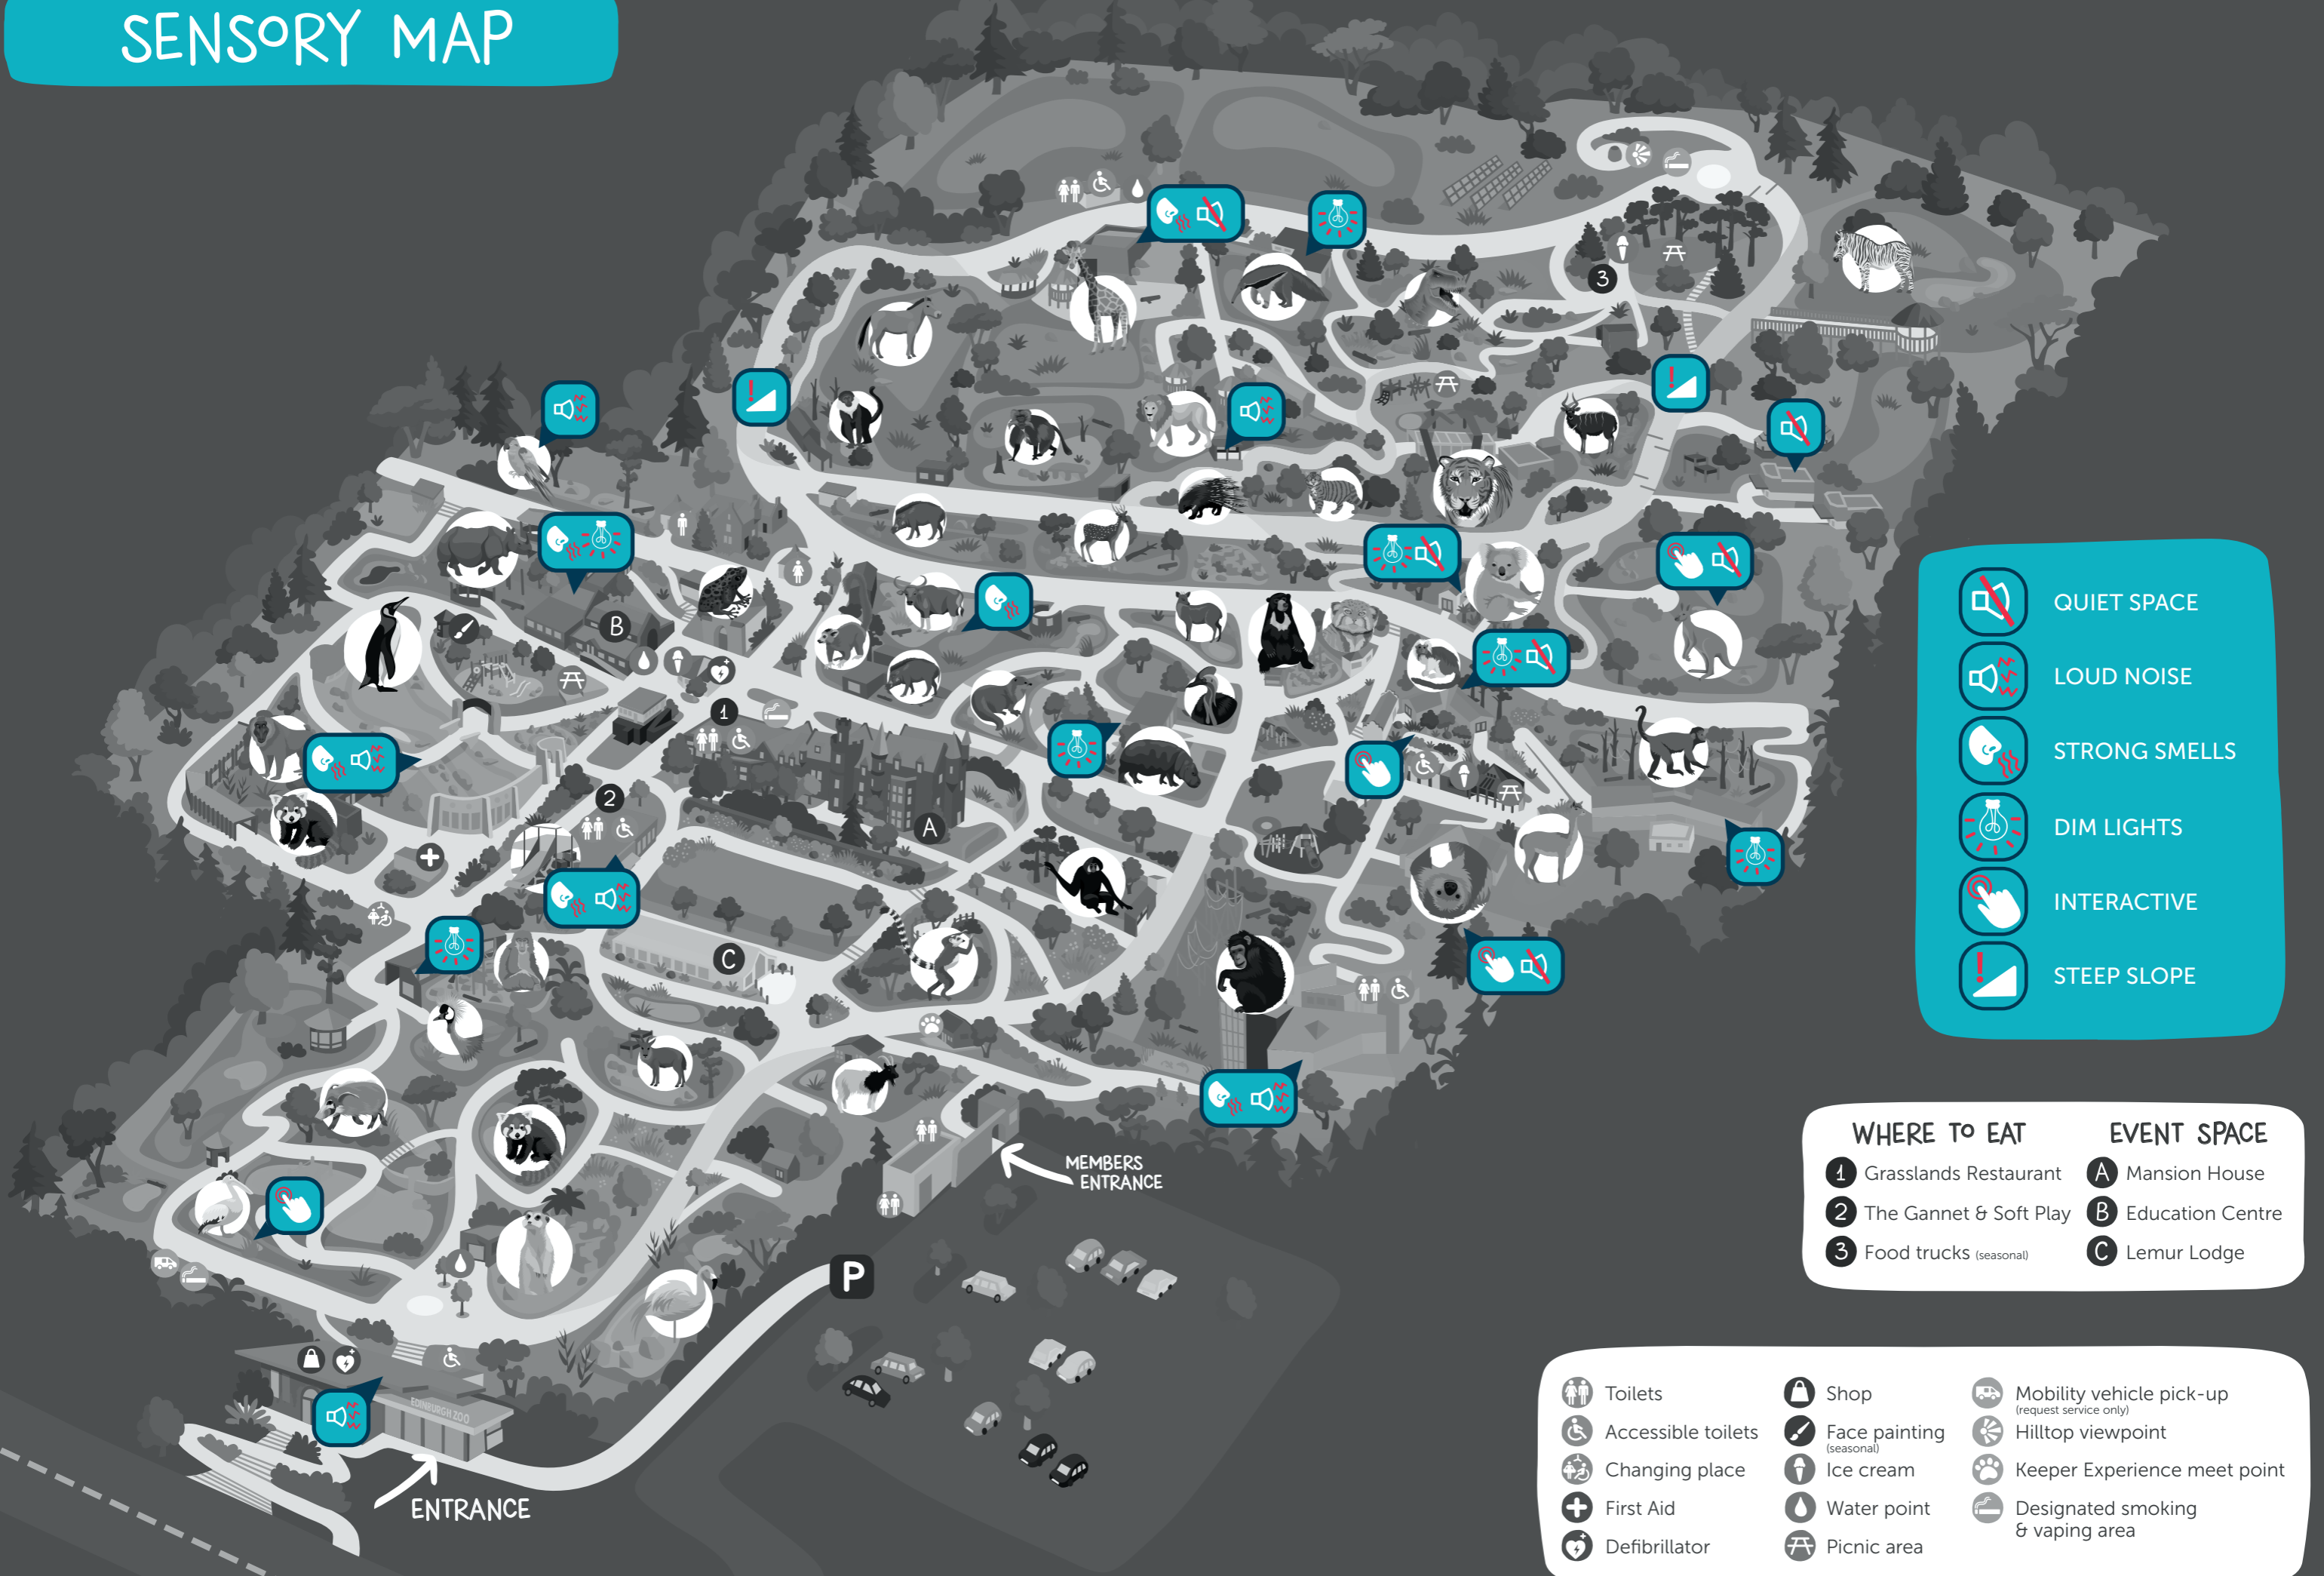

SENSORY MAP

-  QUIET SPACE
-  LOUD NOISE
-  STRONG SMELLS
-  DIM LIGHTS
-  INTERACTIVE
-  STEEP SLOPE

WHERE TO EAT		EVENT SPACE	
1	Grasslands Restaurant	A	Mansion House
2	The Gannet & Soft Play	B	Education Centre
3	Food trucks (seasonal)	C	Lemur Lodge

 Toilets	 Shop	 Mobility vehicle pick-up (request service only)
 Accessible toilets	 Face painting (seasonal)	 Hilltop viewpoint
 Changing place	 Ice cream	 Keeper Experience meet point
 First Aid	 Water point	 Designated smoking & vaping area
 Defibrillator	 Picnic area	